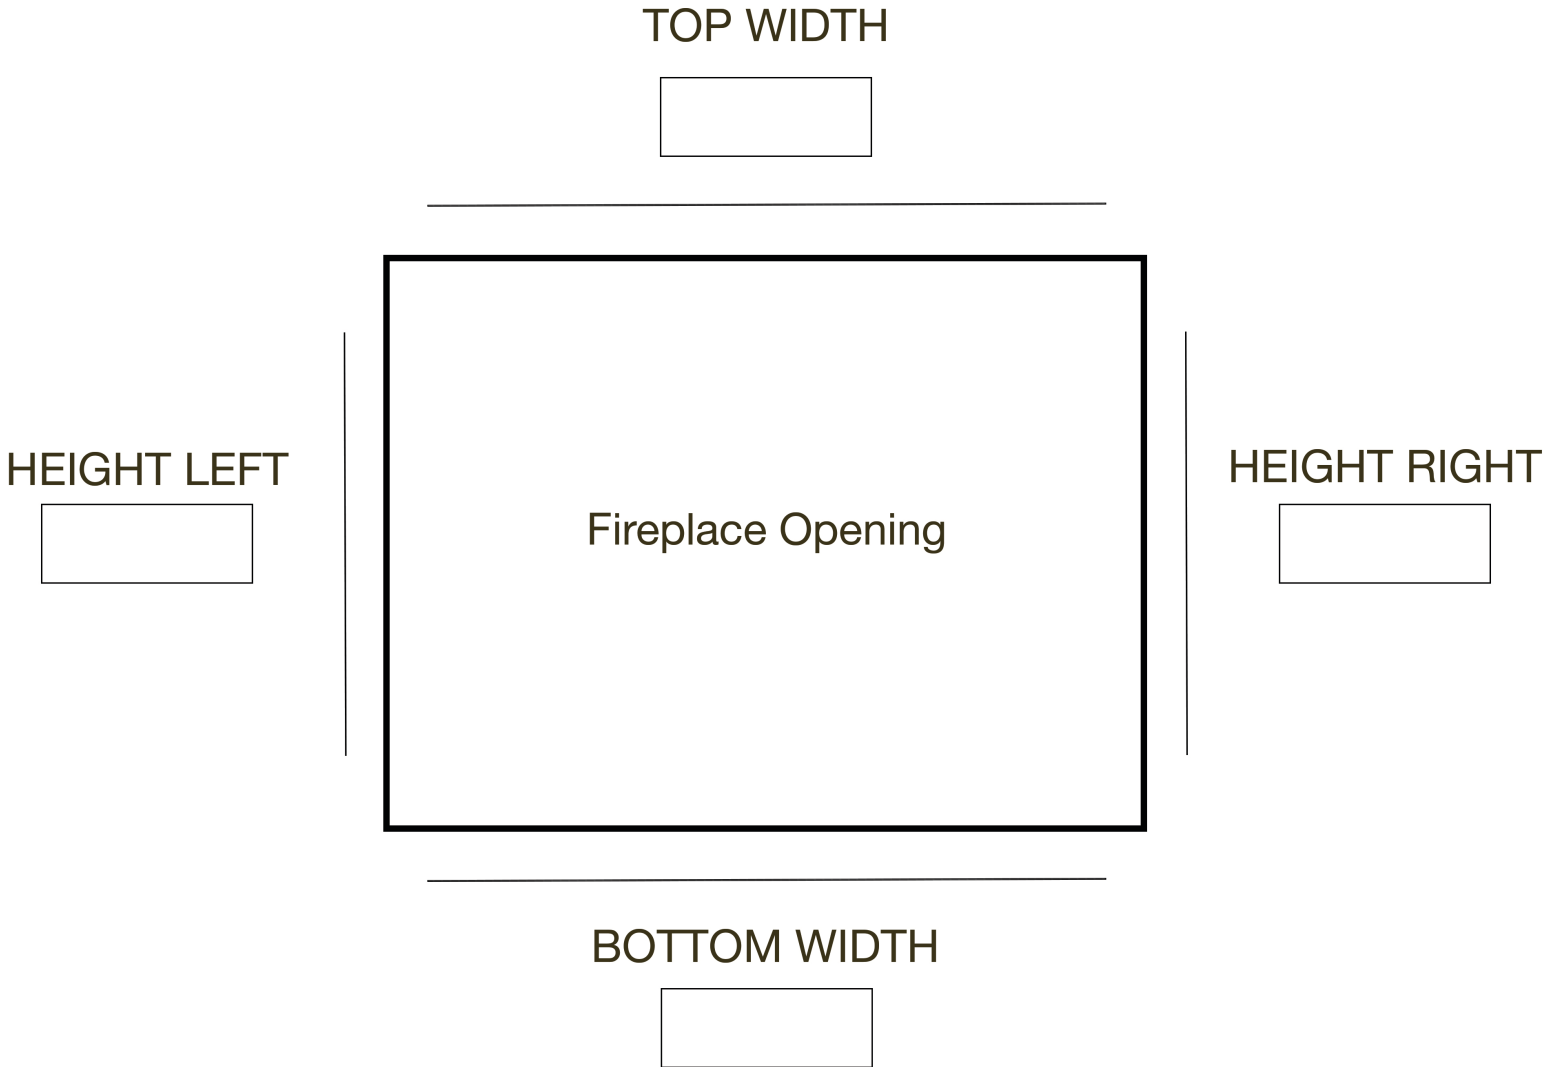

RT FACTS

FIREPLACE SCREEN MEASUREMENT GUIDE

Screen Measurements:

Add 2" to width and 1 " to height to achieve recommended 1" overlap

SCREEN WIDTH

X

SCREEN HEIGHT